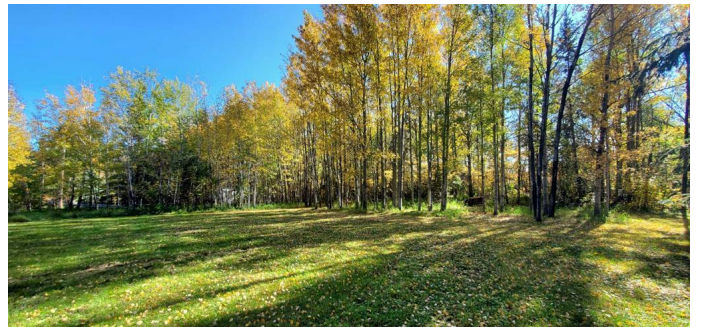

\$185,000 - 805, 67325 Chuchill Park Road, Lac La Biche

MLS® #A2084805

\$185,000

0 Bedroom, 0.00 Bathroom,
Land on 2.10 Acres

NONE, Lac La Biche, Alberta

Great location for RECREATION and future site to build a home. This place could not be more perfect! Lakeview Estates is located minutes from Lac La biche. It is serviced with municipal water and sewer, it has paved walking trails that can take you all the way to town or to Sir Winston Churchill park. The property has access to the lake and is near the kid's playground and outdoor skating rink, it already has power on the property AND it has already been cleared and offers much privacy from the mature trees that were left standing. Don't miss this opportunity to be situated in a spectacular location.