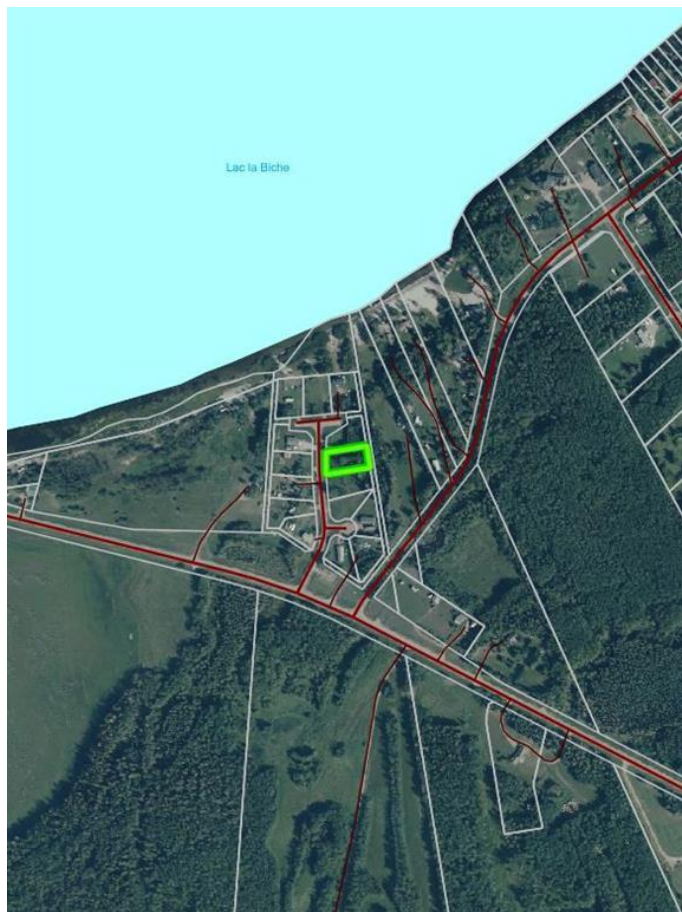

\$79,999 - 67405,113 Mission Rd, Lac La Biche County

MLS® #A2075487

\$79,999

0 Bedroom, 0.00 Bathroom,
Land on 0.50 Acres

NONE, Lac La Biche County, Alberta

Back lot mission beach. cleared lot and ready for your home away from home. All paved roads lead to this affordable backlot at glorious Mission Beach. Lac La Biche lake is rated as one of the best walleye fishing lakes in Alberta. Ten minutes from town and a minute to the lake. Sale price is subject to GST

Essential Information

MLS® #	A2075487
Price	\$79,999
Bathrooms	0.00
Acres	0.50
Type	Land
Sub-Type	Residential Land
Status	Active

Community Information

Address	67405,113 Mission Rd
Subdivision	NONE
City	Lac La Biche County
County	Lac La Biche County
Province	Alberta
Postal Code	T0A 2C2