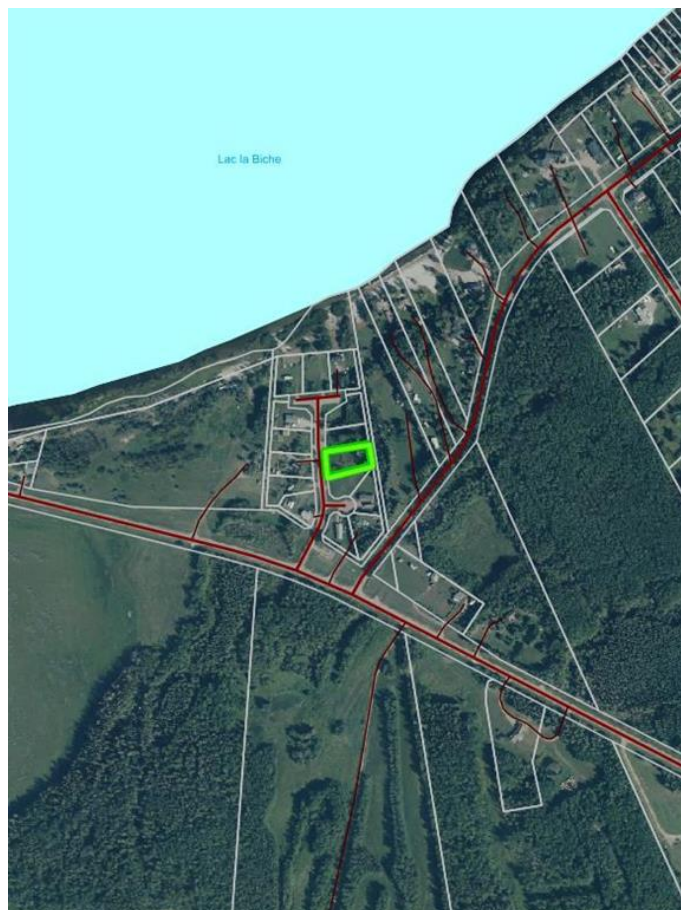

Listing Details

Listing Office

RE/MAX LA BICHE REALTY

Data is supplied by Pillar 9â,,ç MLSÂ® System. Pillar 9â,,ç is the owner of the copyright in its MLSÂ® System. Data is deemed reliable but is not guaranteed accurate by Pillar 9â,,ç. The trademarks MLSÂ®, Multiple Listing ServiceÂ® and the associated logos are owned by The Canadian Real Estate Association (CREA) and identify the quality of services provided by real estate professionals who are members of CREA. Used under license.