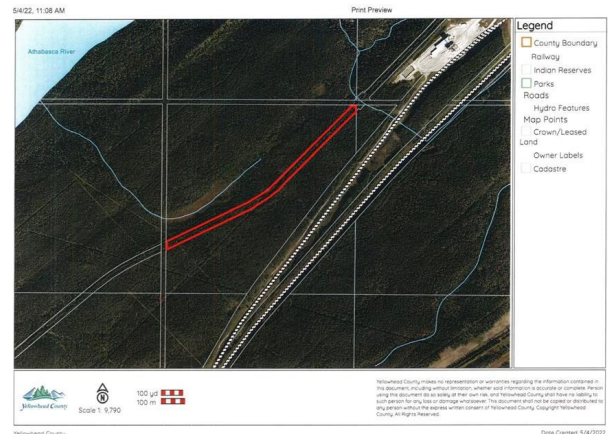

$59,000 - 5-23-52-20 Nw, Rural Yellowhead County

MLS® #A1221557

$59,000

0 Bedroom, 0.00 Bathroom,
Land on 7.50 Acres

NONE, Rural Yellowhead County, Alberta

Recreational property located in Yellowhead County. The property is 7.5 acres with no public access. There is a trail along the property. There is an old cabin base that currently sits along the trail. Property is approximately 30m (100 feet) wide by 1km long

11

Essential Information

MLS® #	A1221557
Price	$59,000
Bathrooms	0.00
Acres	7.50
Type	Land
Sub-Type	Residential Land
Status	Active