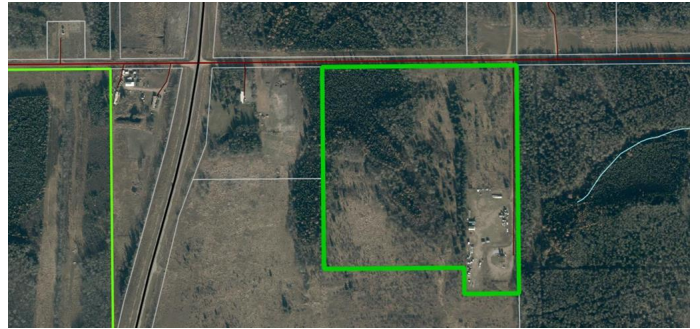

\$575,000 - 13545 Twprd. 664, Lac La Biche

MLS® #A1116751

\$575,000

0 Bedroom, 0.00 Bathroom,
Land on 40.92 Acres

Lac La Biche, Lac La Biche, Alberta

GREAT LOCATION, close to TOWN ! this 40.92 acre parcel located just 3 Km. south of Town and off Highway 36. A great spot to build your own home and enjoy the freedom of acreage living, or to expand your business . Power and gas are at the property line. Also there is a revenue of \$8,000.00 a year from the injection well using almost 7 acres of this property. Seller also has 86 acres connected to this parcel and would be willing to sell as a package!

Essential Information

MLS® #	A1116751
Price	\$575,000
Bathrooms	0.00
Acres	40.92
Type	Land
Sub-Type	Residential Land
Style	Acreage with Residence
Status	Active

Community Information

Address	13545 Twprd. 664
Subdivision	Lac La Biche
City	Lac La Biche
County	Lac La Biche County
Province	Alberta
Postal Code	T0A 2C0